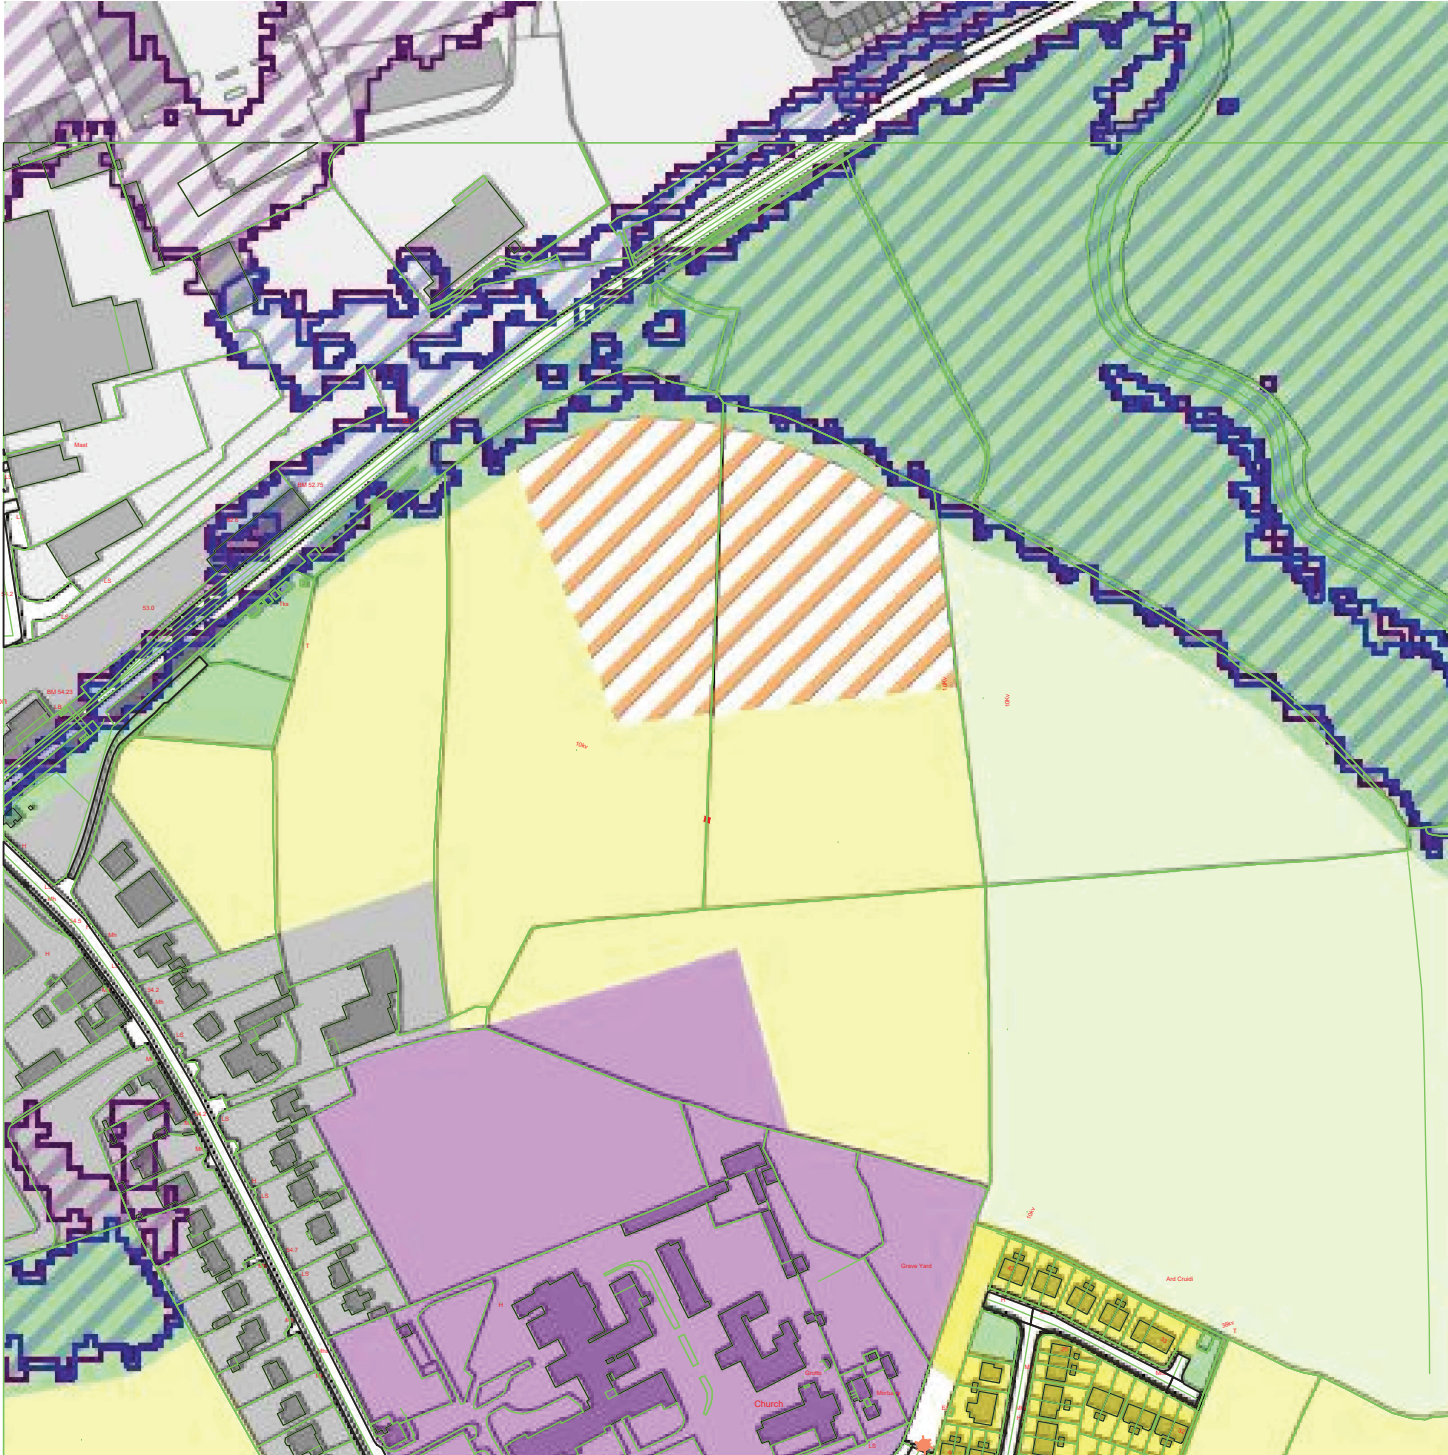

Map A

**Draft Nenagh Local Area Plan
2024-2030
Zoning Map Town Centre**

LEGEND

- Draft Nenagh Zoning**
- Existing Residential
 - New Residential
 - Strategic Reserve
 - Urban Core
 - Regeneration
 - Mixed Use
 - Employment
 - Community Services and Infrastructure
 - Amenity
 - Open Space & Recreation
 - Town Environs
- Consolidation Sites**
- LAP Boundary
 - Flood Zone A
 - Flood Zone B

SCALE 1:2,500