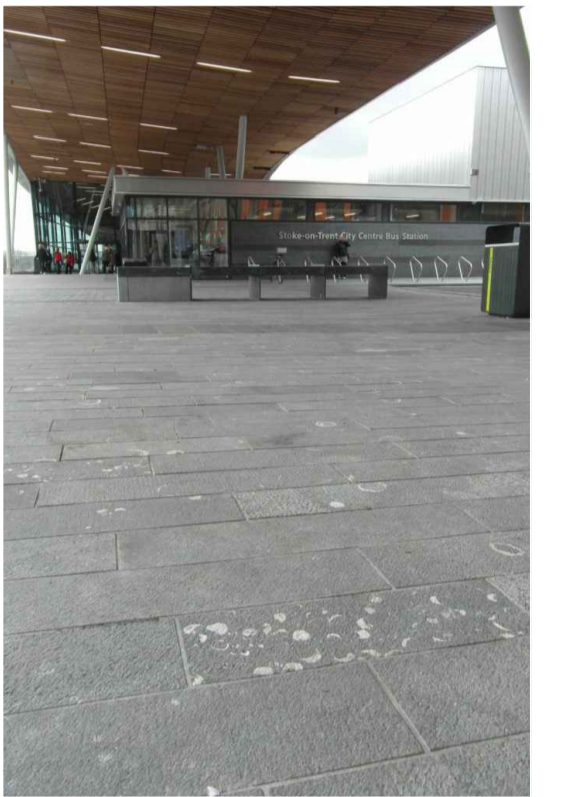

Irish blue Limestone