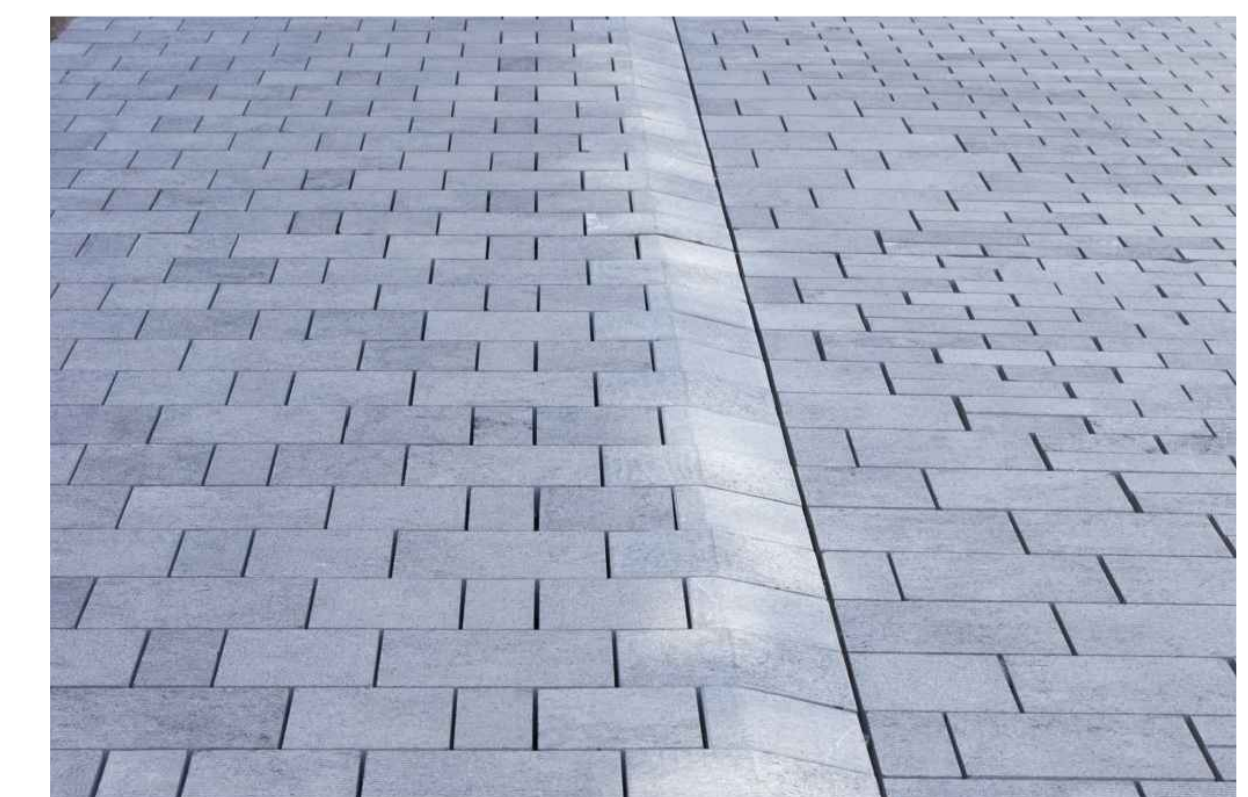

Irish blue Limestone - Sbattu bush hammered finish